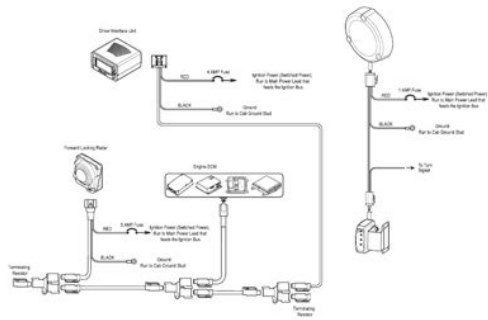

5. Wiring Diagrams

Collision Warning System with Side Object Detection

46

<https://www.brainpads.com/images/95-civic-manual-pdf.pdf>

8. Close the print-cartridge drawer.

9. Close the front door.

10. Place the old print cartridge in the box for the new print cartridge. Follow the recycling instructions that are included in the box.

<https://intelean.com/wp-content/plugins/formcraft/file-upload/server/content/files/16286572971d3c---c351-manual.pdf>