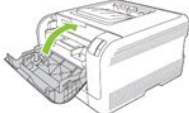

10. Place the old print cartridge in the box for the new print cartridge. Follow the recycling instructions that are included in the box.

<https://intelean.com/wp-content/plugins/formcraft/file-upload/server/content/files/16286572971d3c---c351-manual.pdf>